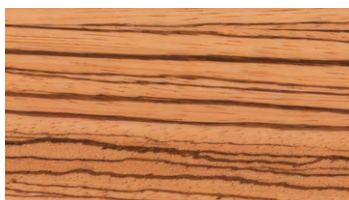

Convo

Materialien /Materials

Birnbbaum natur
Pear natural

Am. Kirschbaum natur
Am. Cherry natural

Eiche matt
Oak matt

Eiche hell
Oak light

Eiche urban grey
Oak urban grey

Räuchereiche
Smoked Oak

Eiche titangrau
Oak grey titan

Am. Nussbaum natur
Am. Walnut natural

Nussbaum tabac
Walnut tobacco

Zebrano natur
Zebrano natural

Zebrano grau
Zebrano grey

Eiche schwarz
Oak black

Laminat Nano weiß
Laminate nano white

Laminat Nano stone
Laminate nano stone

Laminat Nano pine
Laminate nano pine

Laminat Nano brick
Laminate nano brick

Laminat Nano mocca
Laminate nano mocca

Laminat Nano schwarz
Laminate nano black

Laminat grau
Laminate grey